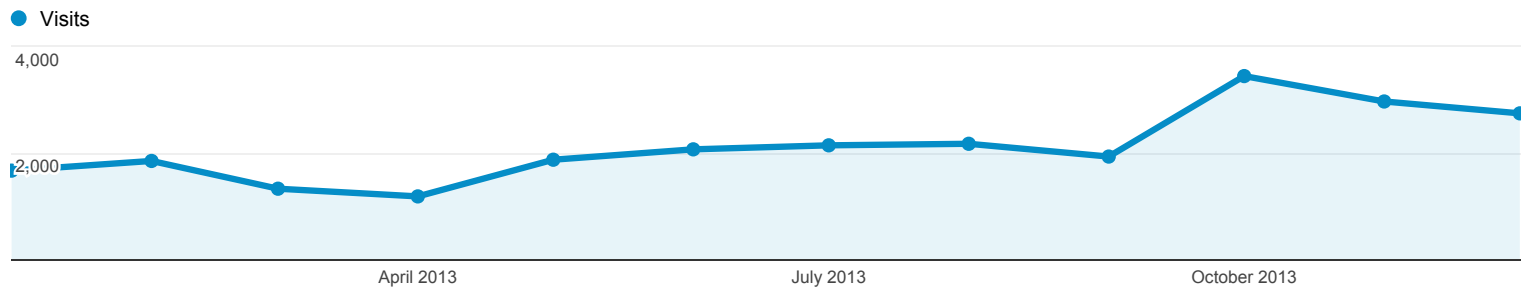

Jan 1, 2013 - Dec 31, 2013

Audience Overview

All Visits
100.00%

Overview

21,079 people visited this site

■ New Visitor ■ Returning Visitor

Language	Visits	% Visits
1. he	9,705	38.27%
2. he-il	9,031	35.61%
3. en-us	4,327	17.06%
4. en	1,684	6.64%
5. ru	108	0.43%
6. en-gb	107	0.42%
7. ru-ru	96	0.38%
8. ar	95	0.37%
9. ar-sa	37	0.15%
10. de-de	21	0.08%