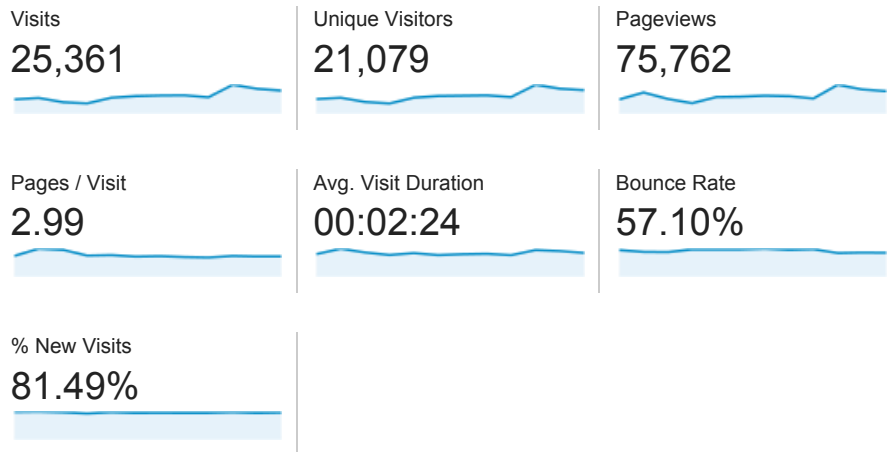

Jan 1, 2013 - Dec 31, 2013

Audience Overview

All Visits
100.00%

Overview

21,079 people visited this site

■ New Visitor ■ Returning Visitor

Language	Visits	% Visits
1. he	9,705	38.27%
2. he-il	9,031	35.61%
3. en-us	4,327	17.06%
4. en	1,684	6.64%
5. ru	108	0.43%
6. en-gb	107	0.42%
7. ru-ru	96	0.38%
8. ar	95	0.37%
9. ar-sa	37	0.15%
10. de-de	21	0.08%