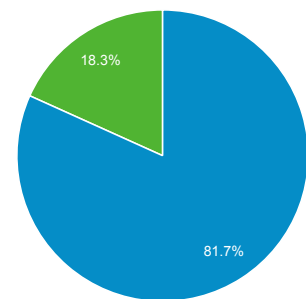

Jan 1, 2013 - Dec 31, 2013

Audience Overview

All Visits
100.00%

Overview

21,079 people visited this site

■ New Visitor ■ Returning Visitor

Language	Visits	% Visits
1. he	9,705	38.27%
2. he-il	9,031	35.61%
3. en-us	4,327	17.06%
4. en	1,684	6.64%
5. ru	108	0.43%
6. en-gb	107	0.42%
7. ru-ru	96	0.38%
8. ar	95	0.37%
9. ar-sa	37	0.15%
10. de-de	21	0.08%