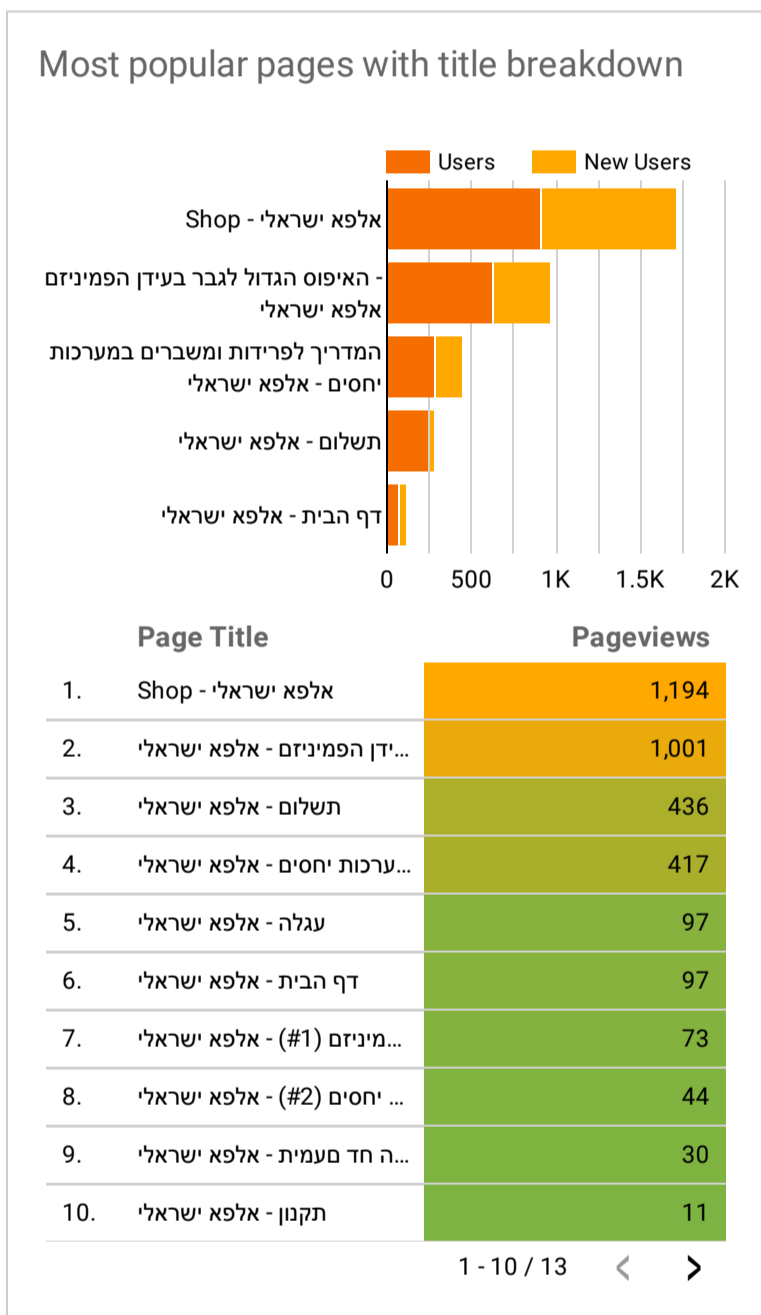

Google Analytics Behaviors Overview

Continent Region Channel Device 1 Jan 2023 - 31 Jan 2023

Overview of your user behaviors

What do users see when they are in your website?

What do users search on the site?

Event category breakdown

How does your website perform?