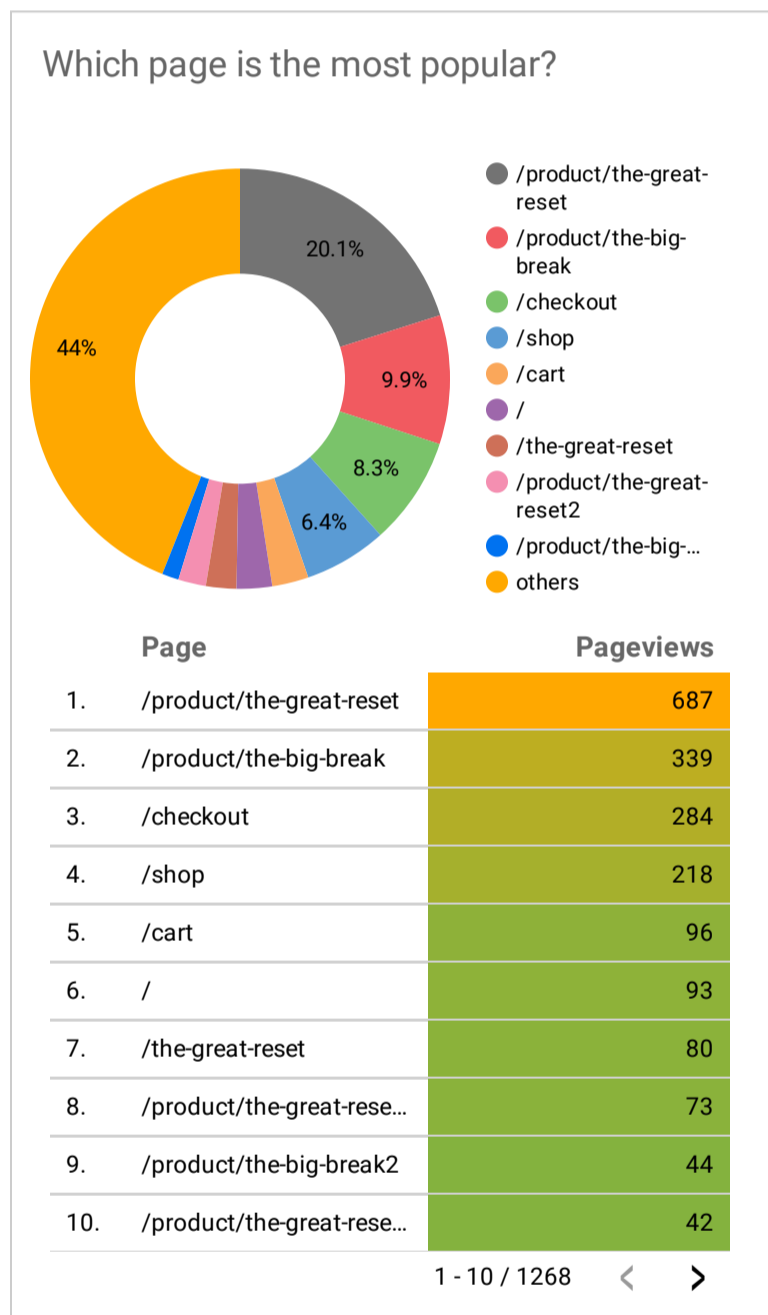

Google Analytics Behaviors Overview

Continent Region Channel Device 1 Jan 2023 - 31 Jan 2023

Overview of your user behaviors

What do users see when they are in your website?

What do users search on the site?

Event category breakdown

How does your website perform?