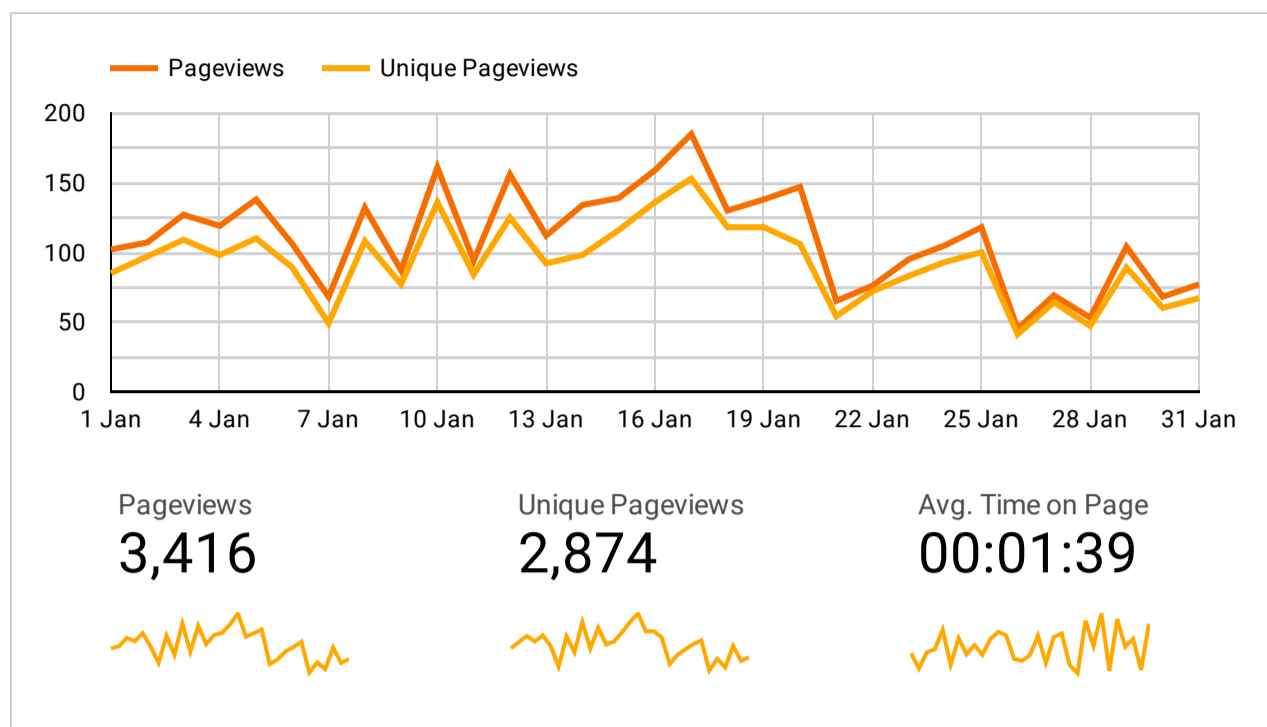

Google Analytics Behaviors Overview

Continent Region Channel Device 1 Jan 2023 - 31 Jan 2023

Overview of your user behaviors

What do users see when they are in your website?

What do users search on the site?

Event category breakdown

How does your website perform?