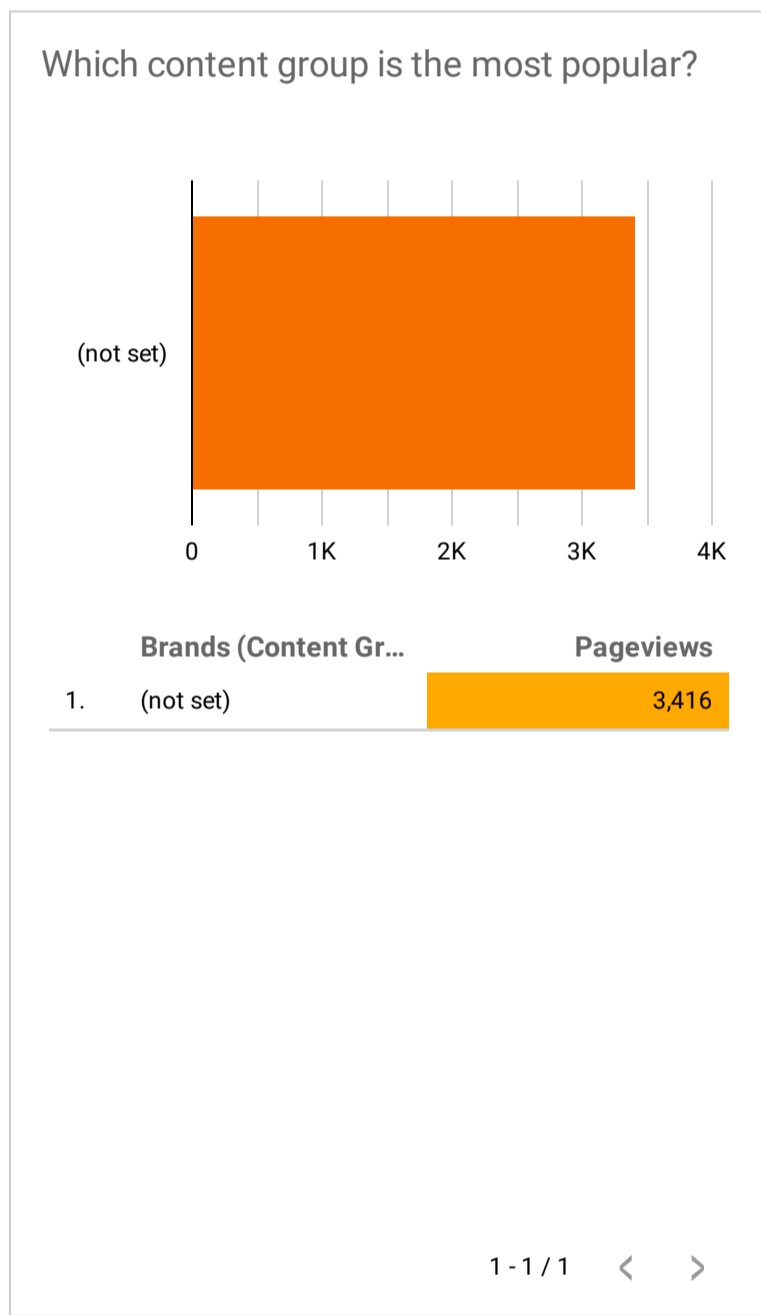

Google Analytics Behaviors Overview

Continent Region Channel Device 1 Jan 2023 - 31 Jan 2023

Overview of your user behaviors

What do users see when they are in your website?

What do users search on the site?

Event category breakdown

How does your website perform?