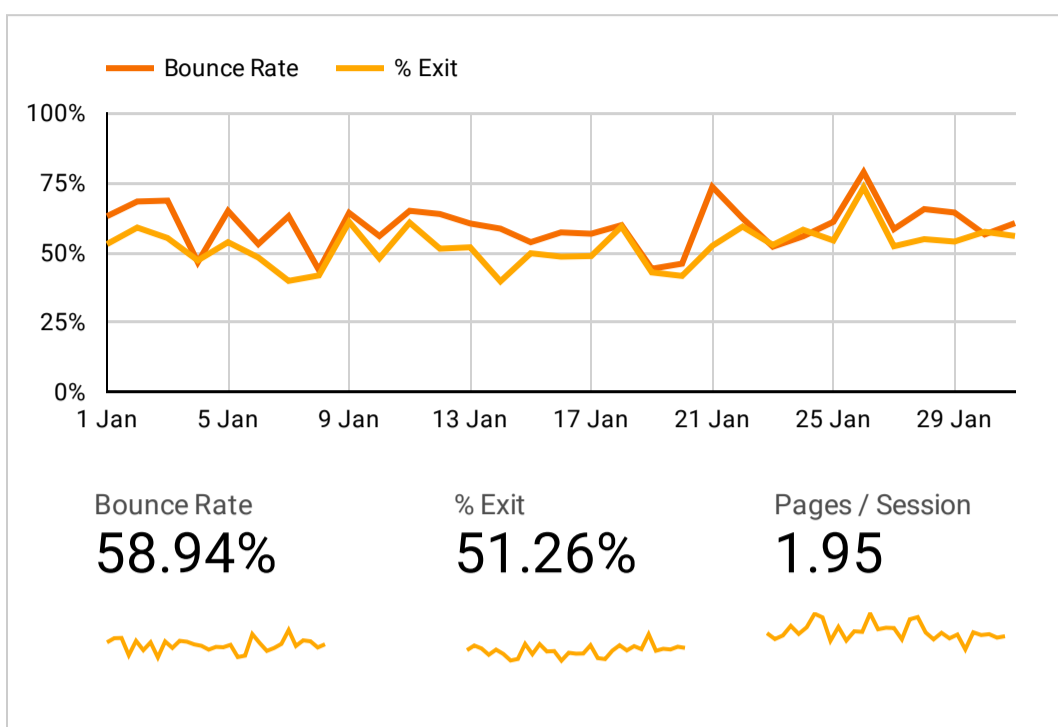

Google Analytics Behaviors Overview

Continent Region Channel Device 1 Jan 2023 - 31 Jan 2023

Overview of your user behaviors

What do users see when they are in your website?

What do users search on the site?

Event category breakdown

How does your website perform?